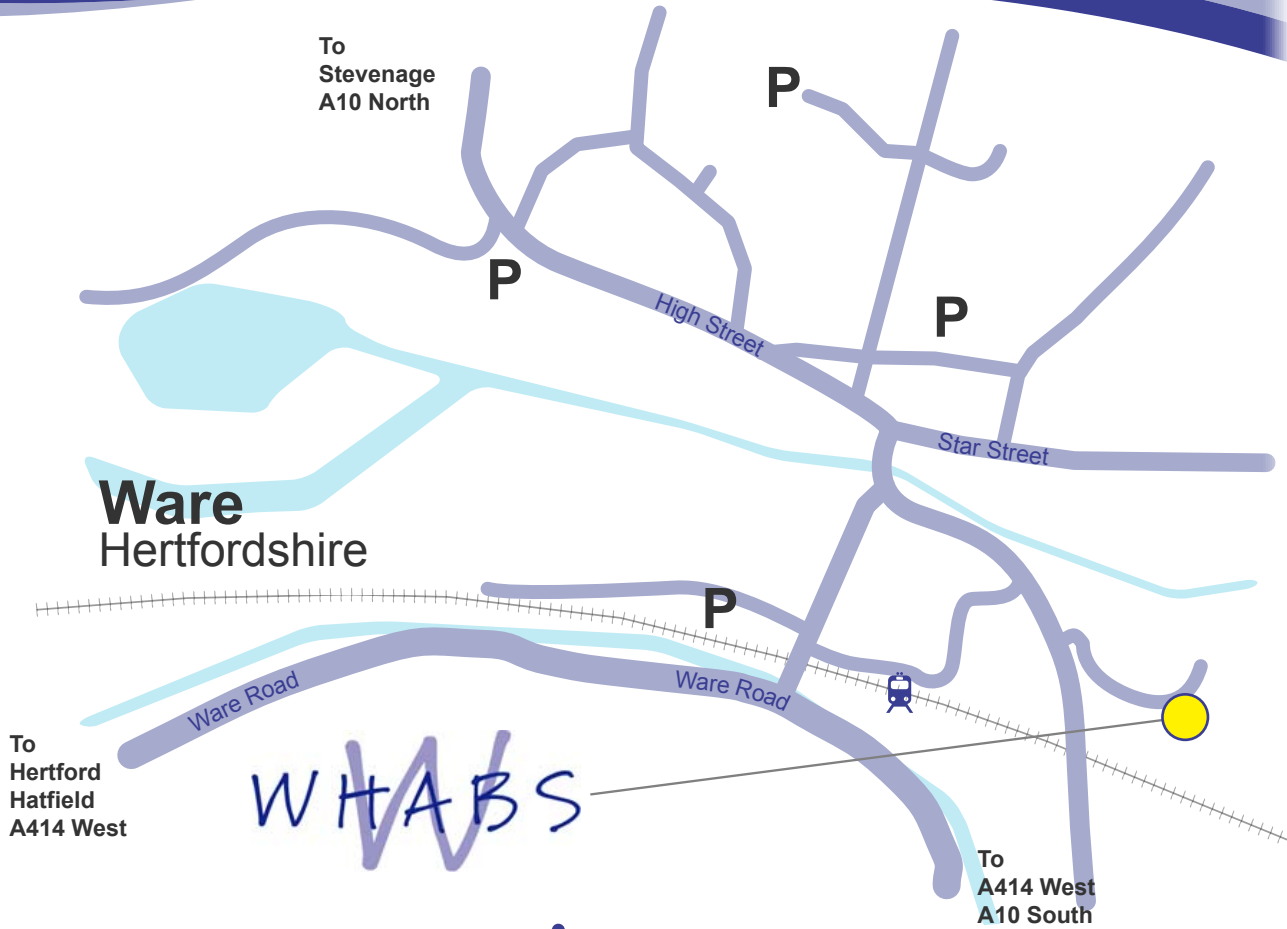

# WHABS

**Ware Heating and Bathroom Supplies**  
 Unit 17-20 Crane Mead Business Park,  
 Crane Mead,  
 Ware,  
 Hertfordshire.  
 SG12 9PZ

**Tel:** 01920 466 664  
**Fax:** 01920 466 249

**Opening Hours**  
 Monday to Saturday  
 9am Till 5pm